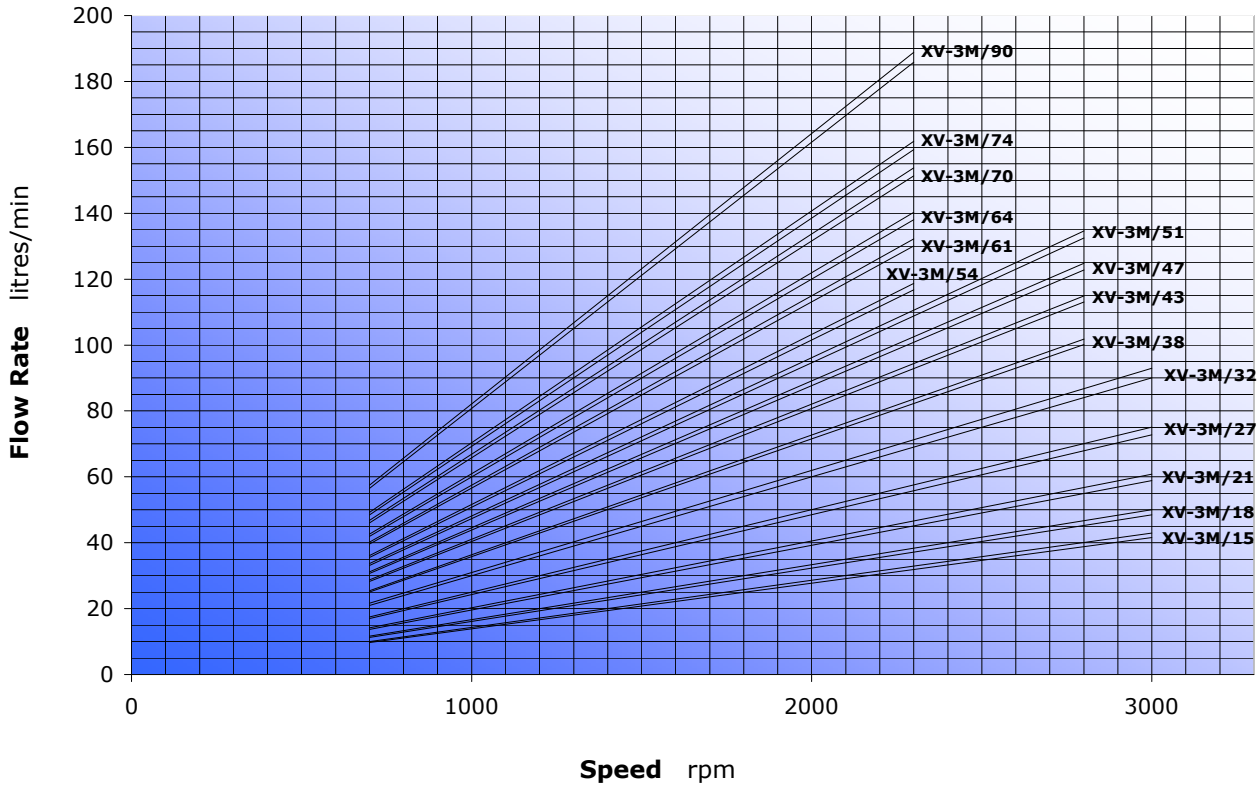

XV-3M CHARACTERISTIC FLOW RATE CURVES

XV-3M MOTOR TORQUE