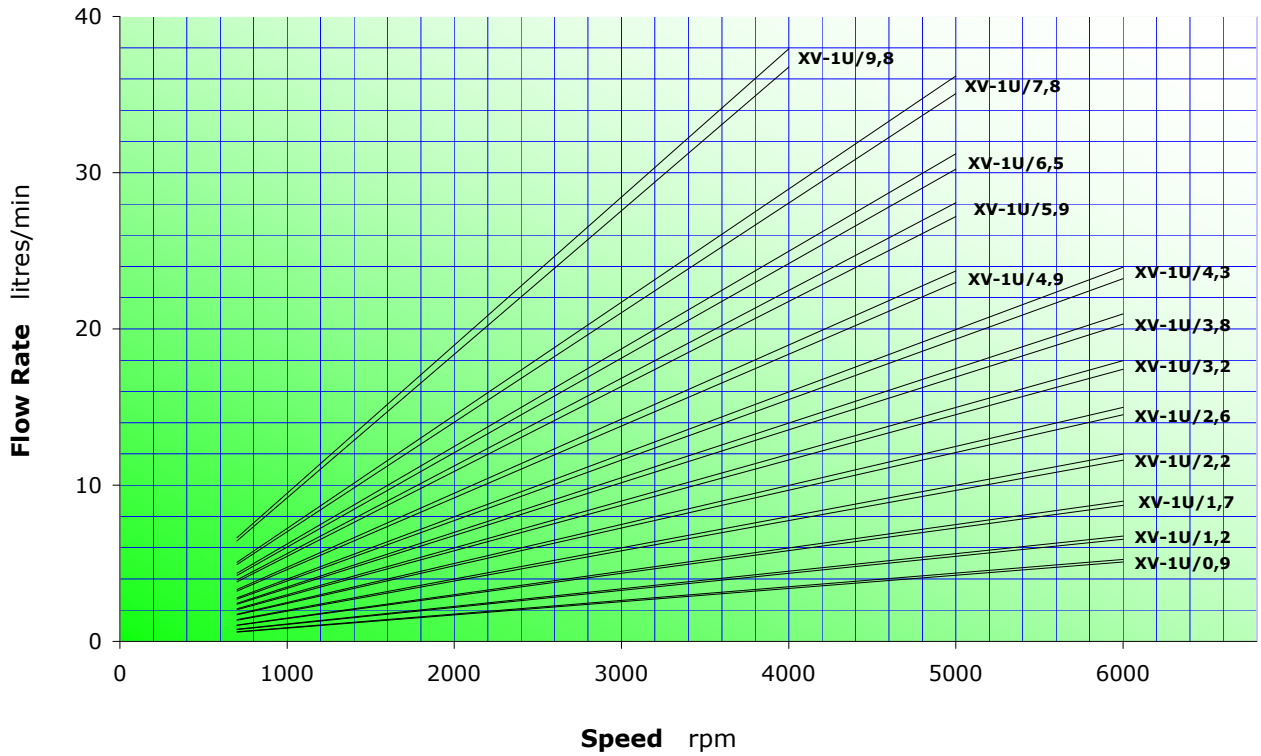

XV-1U CHARACTERISTIC FLOW RATE CURVES

XV-1U MOTOR TORQUE